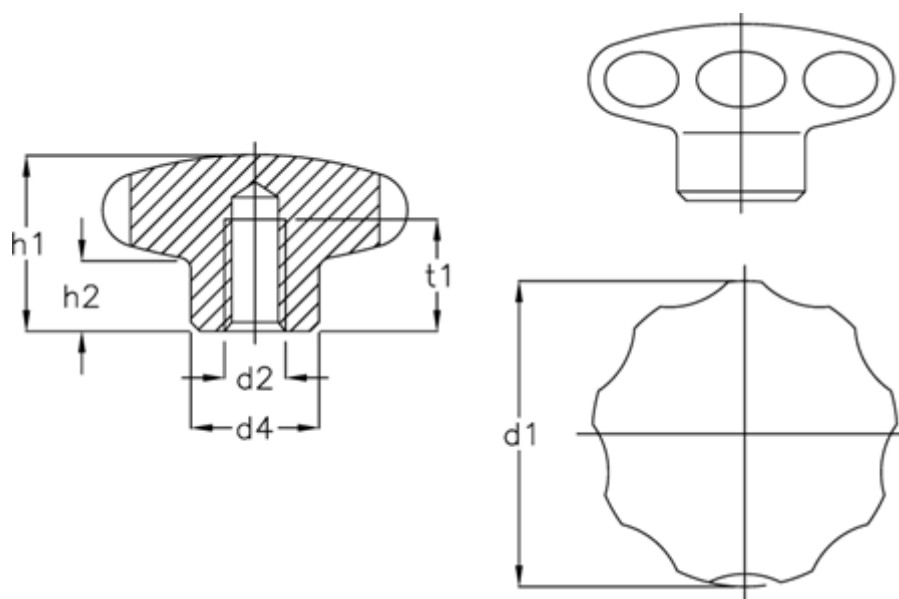

Article number: 205594701

Description: E+G stainless hand knob
GN 5335-60-M12-E

Measures

d1	= 60
d2	= M12
d4	= 25
H1	= 39.0
H2	= 18
t1 min.	= 18/22